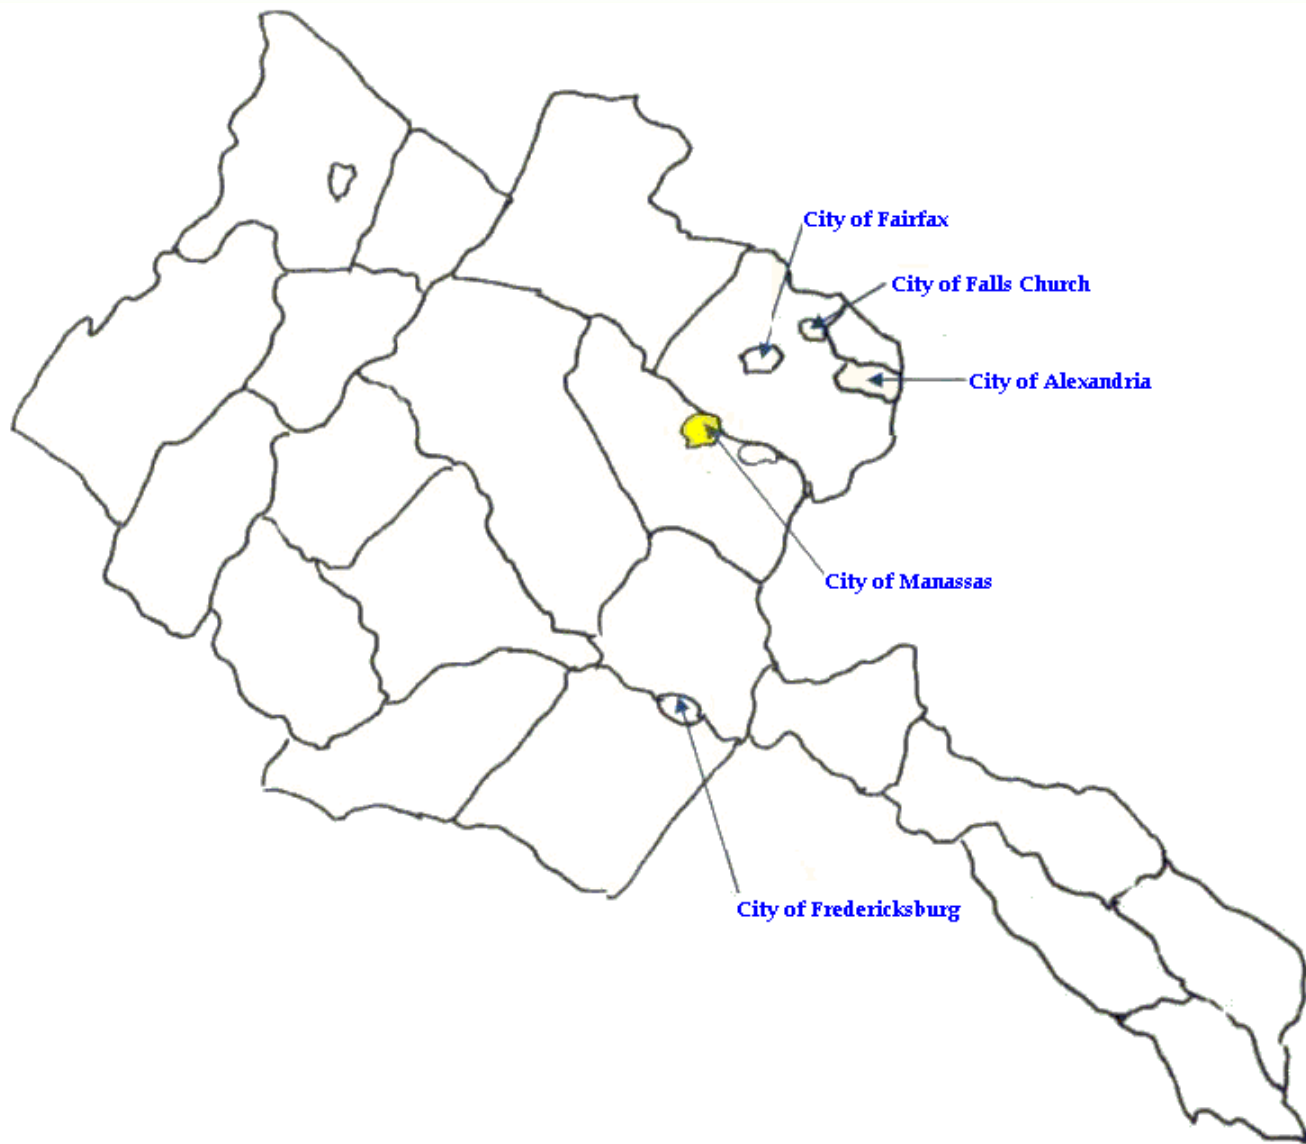

Catholic Diocese of *Arlington*