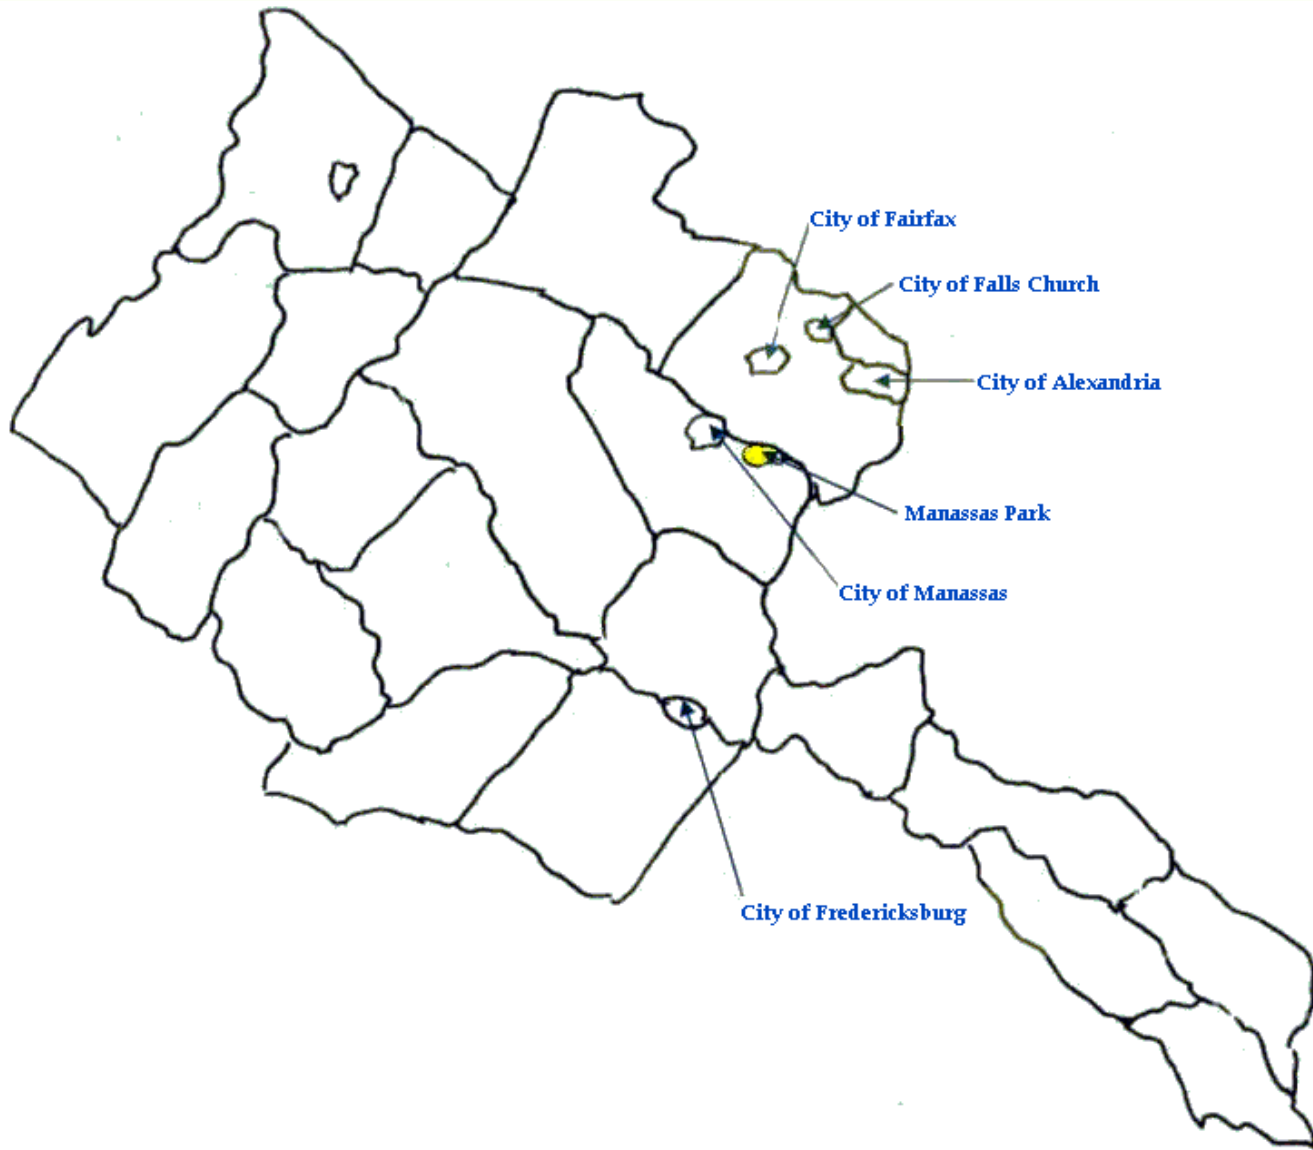

Catholic Diocese of *Arlington*