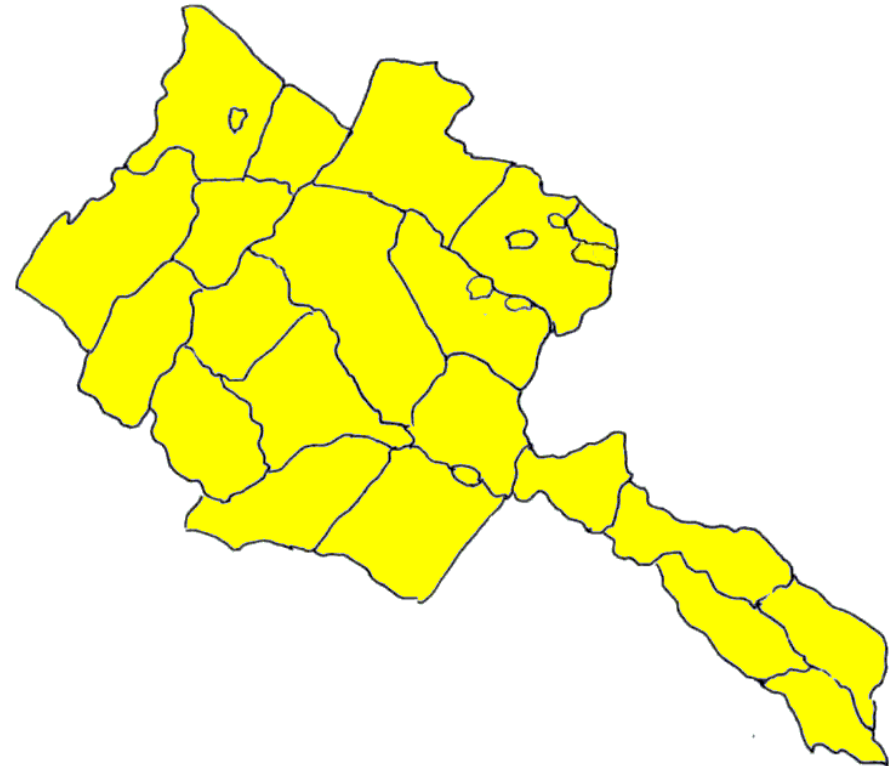

encourage & teach with patience

Catholic Diocese of *Arlington*

Catholic Diocese of Arlington

Our Diocese

Presentation Date: February 1, 2017

Compiled & Prepared by: OPCF